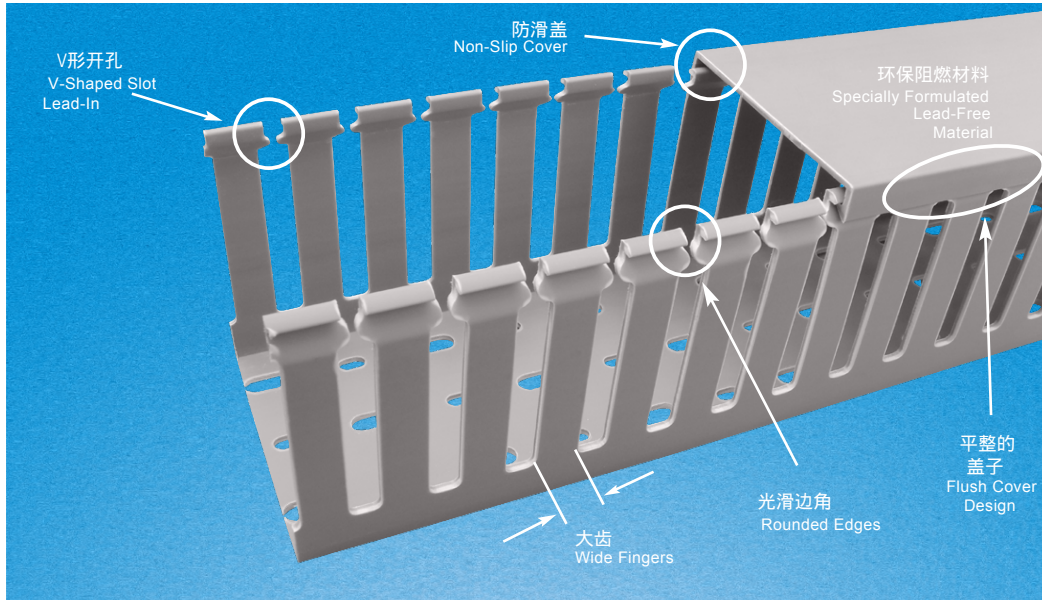

说明: 80高-100高边孔无突出,80高以内 10-75高已由VDRF系列代替 Tips:80 height to 100 without butterfly,height smaller than 80 can be insteaded of VDRF

RCCN 日成VDR型环保阻燃线槽 Wide Slot Wiring Duct

特点/Features	优点/Advantages	益处/Benefits
大的齿和大的孔 Wide finger and slot design Can be used with a wide range of wire and	齿宽有12mm,孔宽8mm,齿硬度大 Finger 12mm Slot 8 mm,Rigid fingers	适用于较大的电线 bundle sizes
环保阻燃材料 Rohs approved Enviroment-friendly Material	符合欧盟ROHS环保测试, 符合美国UL94V-0,良好的阻燃性 Approved by EU Rohs, Compliant with US UL 94V-0,good inflaming	环保不含有铅的PVC 不会对人体健康构成危害,材料良好阻燃性, 使明火自熄,在着火的情况下,保证安全 Eliminates health concerns associated with PVC that contains lead
光滑的边角 Smooth rounded edges	齿的顶端和孔的边缘光滑 Smooth edges in duct slots and at top of duct fingers	防止电线和手被毛刺割伤 Protects hands and wiring/cabling from abrasion
防滑盖 non-slip liner inside duct covers)	安装时不容易滑盖 Will not slide easily when installed on duct base	防运输振动导致滑盖 防线槽垂直安装时滑盖 Cover stays in place during shipment, vibration and when in a vertical orientation,eliminating rework
平整的盖子设计 Flush cover design Greater capacity than traditional duct designs	比传统的设计有更大的空间 盖子与槽体齐平 Cover sits flush with sidewall	比老款装相同数量的电线表面更平整美观 Can potentially use a smaller size wiring duct for same number of wires Provides a neat and finished appearance
冲孔断面/Slot smooth	冲孔后齿的表面平整光滑 Smooth edge after punching	不用修毛刺,节省时间 No need to get offer abrasion, save time
V型开孔设计 V-shaped slot lead-in V-shape funnels wires into slot for	V型槽孔使电线更易装入 Easier insertion	加快电线安装 Speeds wire installation
四种颜色可选 Four different colors	可用于不同场合的安装要求。 Suitable to different environments using	项目对颜色有要求时选择范围更加的广泛更快的满足终端用户的需求。 Can meet different customers'request in different project
通过多项认证 Approved by many certificates	美国UL,加拿大CULUS, 欧盟CE ,ROHS,REACH 铁道部机车阻燃低烟认证。 America UL,Canada CULUS, EuropeCE ,ROHS,REACH Flamility and low smoking certificate	满足项目应用零配件需要提供产品认证,确保产品在世界各地均可放心使用 Can provide related certificates of the projects or parts need