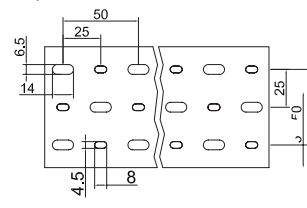

更多选择:量大可按需求生产所需规格或定制长度.例:HVDR8080T/HF(L=1.7M)

Wide slot/finger design provides greater sidewall rigidity and can be used with a wide range of wire bundle sizes.  
 Certificates:UL CE:EN50085 RoHS,REACH. Made of rigid Halogen free PCABS  
 Work temperature:-40 °c to 110 °c  
 UL94 Flammability Rating of V-0  
 Provided with mounting holes  
 Available color:gray.white.blue.black and other special colors  
 Special length come with MOQ request

**DIN5510**

说明:本系列16/35/45/65/75为非标产品。

This series is 16/35/45/65/75,they are not standard products

样式:16mm-72mm宽  
 Style:Width from 16mm to 72mm

大小孔型号/Eu hole size: VDR4060F/614

样式:75mm-140mm宽  
 Style:Width from 75mm to 140mm