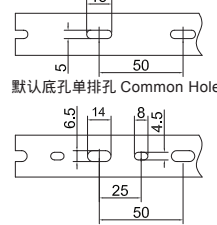

更多选择:量大可按需求生产所需规格或定制长度.例:HVDR8080T/HF(L=1.7M)

Wide slot/finger design provides greater sidewall rigidity and can be used with a wide range of wire bundle sizes.  
 Certificates:UL CE:EN50085 RoHS,REACH. Made of rigid Halogen free PCABS  
 Work temperature:-40 °c to 110 °c  
 UL94 Flammability Rating of V-0  
 Provided with mounting holes  
 Available color:gray.white.blue.black and other special colors  
 Special length come with MOQ request

**DIN5510**

说明:本系列16/35/45/65/75为非标产品。

This series is 16/35/45/65/75,they are not standard products

样式:16mm-72mm宽  
 Style:Width from 16mm to 72mm

大小孔型号/Eu hole size: VDR4060F/614

样式:75mm-140mm宽  
 Style:Width from 75mm to 140mm